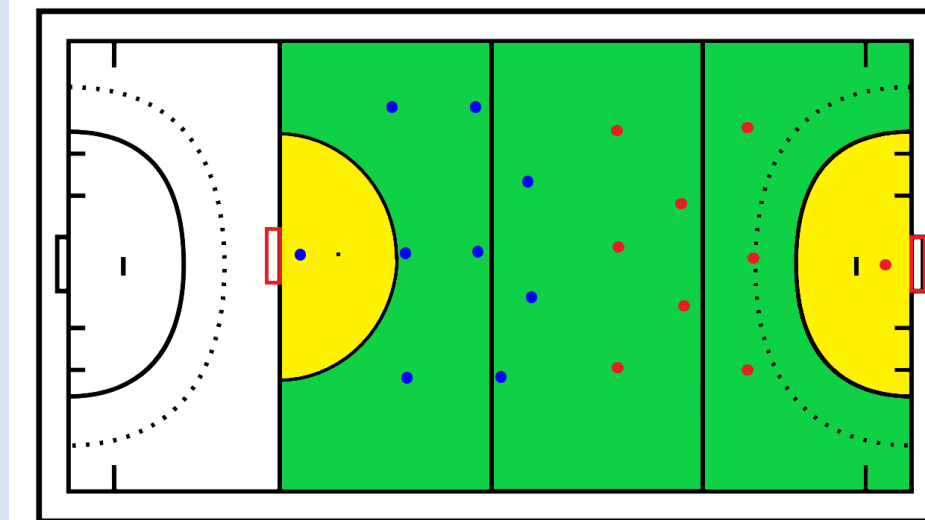

Forbidden

Free hit / Ball out

Opponent 5m away

Self pass

Allowed

Penalty Corner

PC
normal

Played normally

Field

3/4 of a full field, with normal goals

Fairplay

Shake hands at the end
of the match

Kick

Forbidden

Shinguards and gumshields compulsory for all field players !

Black Boys Hockey Club
Genève